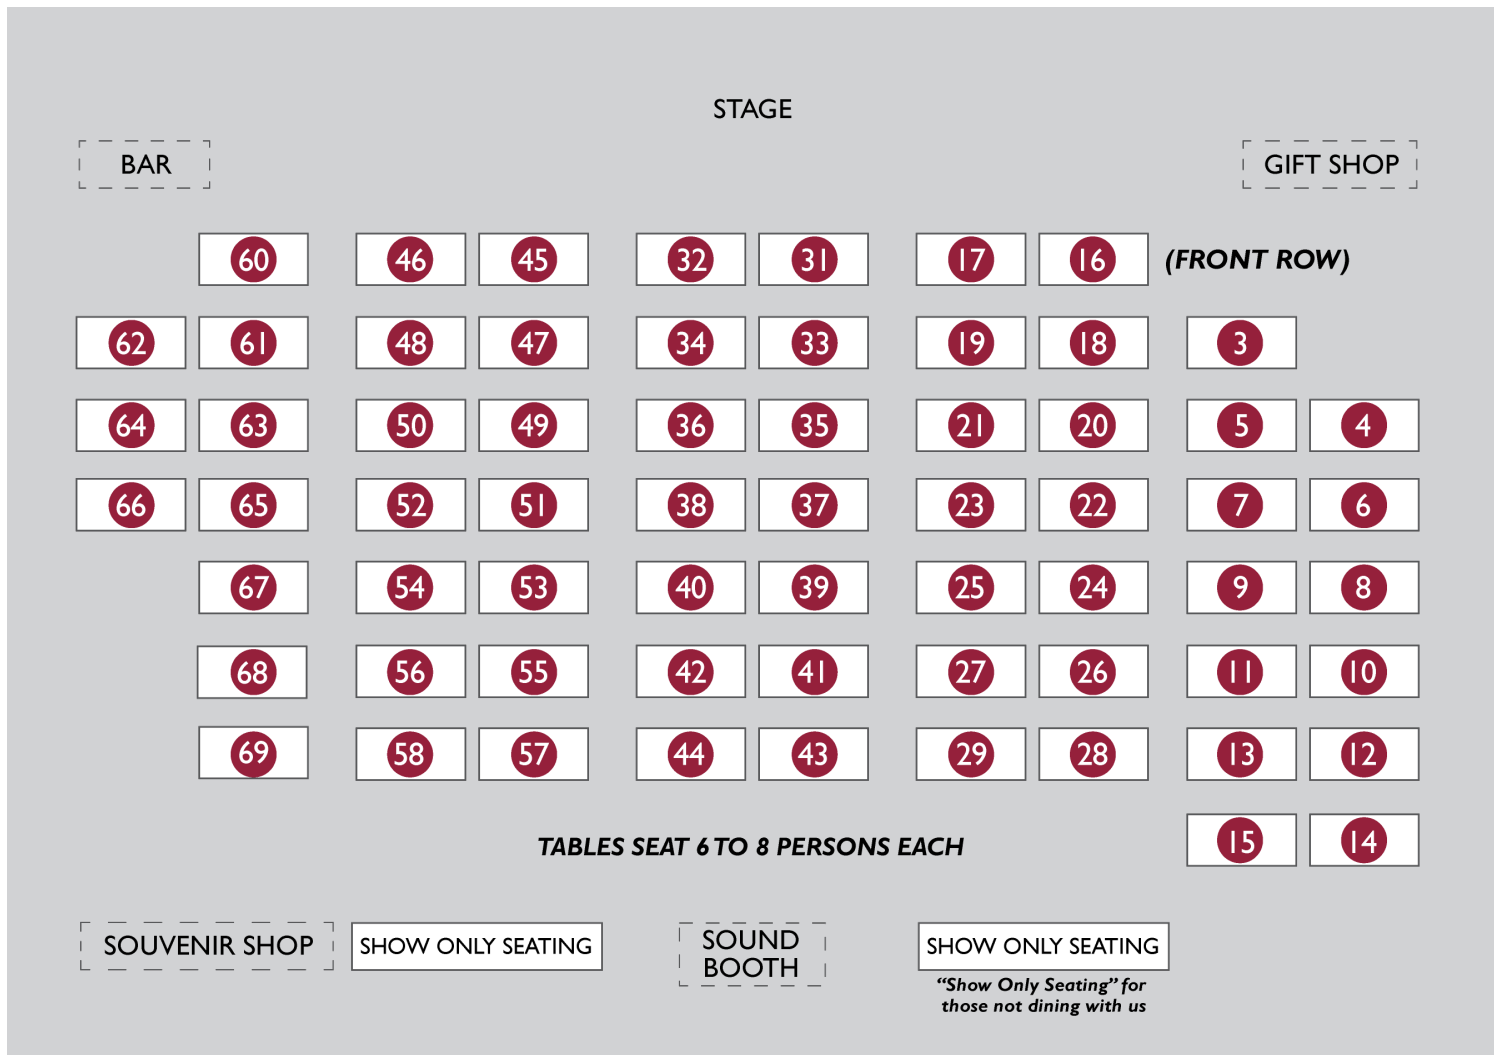

# Barleens Dinner Show 2017-2018 Season

# THEATRE SEATING CHART

Our seating is arranged to give everyone in the theatre the best possible view of the stage. Our rectangular tables are parallel to the stage with seating assigned in pairs across from one another. Dinner is served first, and after dessert, before the show starts, patrons who are not facing the stage are invited to turn their chairs around. Please note the table number you prefer when calling to make your reservation.

Don't miss out on your favorite table! **FOR RESERVATIONS CALL: 480-982-7991**